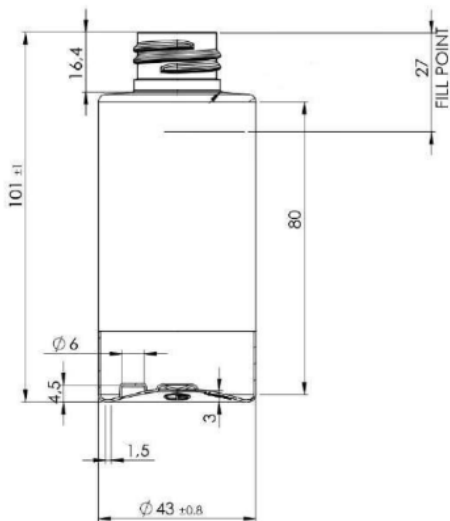

Sumo 100

General info

Item no. (SKU):	
Family / Range:	Sumo
Capacity:	100ml
Neck:	24/410
Weight:	16
Shape:	Round
Material:	PET
Colour:	All Colours Available
Print Areas:	
Country of Origin:	Lithuania

Packaging Info

Packed in Boxes

Box Dimensions (mm):	594 x 394 x 448
Quantity per box (pcs):	
Boxes per pallet (pcs):	
Quantity per pallet (pcs):	
Net weight (kg):	
Gross weight (kg):	
Pallet height (mm):	2400

Packed in PE bags on trays (Half pallet)

Tray dimensions (mm):	1200 x 800 x 50
Quantity per tray (pcs):	494
Quantity per PE bag (pcs):	
PE bags per tray (pcs):	
Trays per pallet (pcs):	10
Quantity per pallet (pcs):	4940
Net weight (kg):	79
Gross weight (kg):	93
Pallet height (mm):	1200